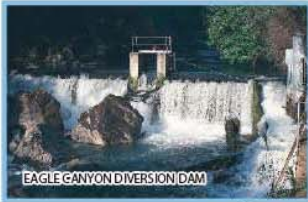

Battle Creek

Salmon and Steelhead Restoration Project

Figure 1
Restoration Project Facilities and Project Phases

03/20/2013 10:09:05