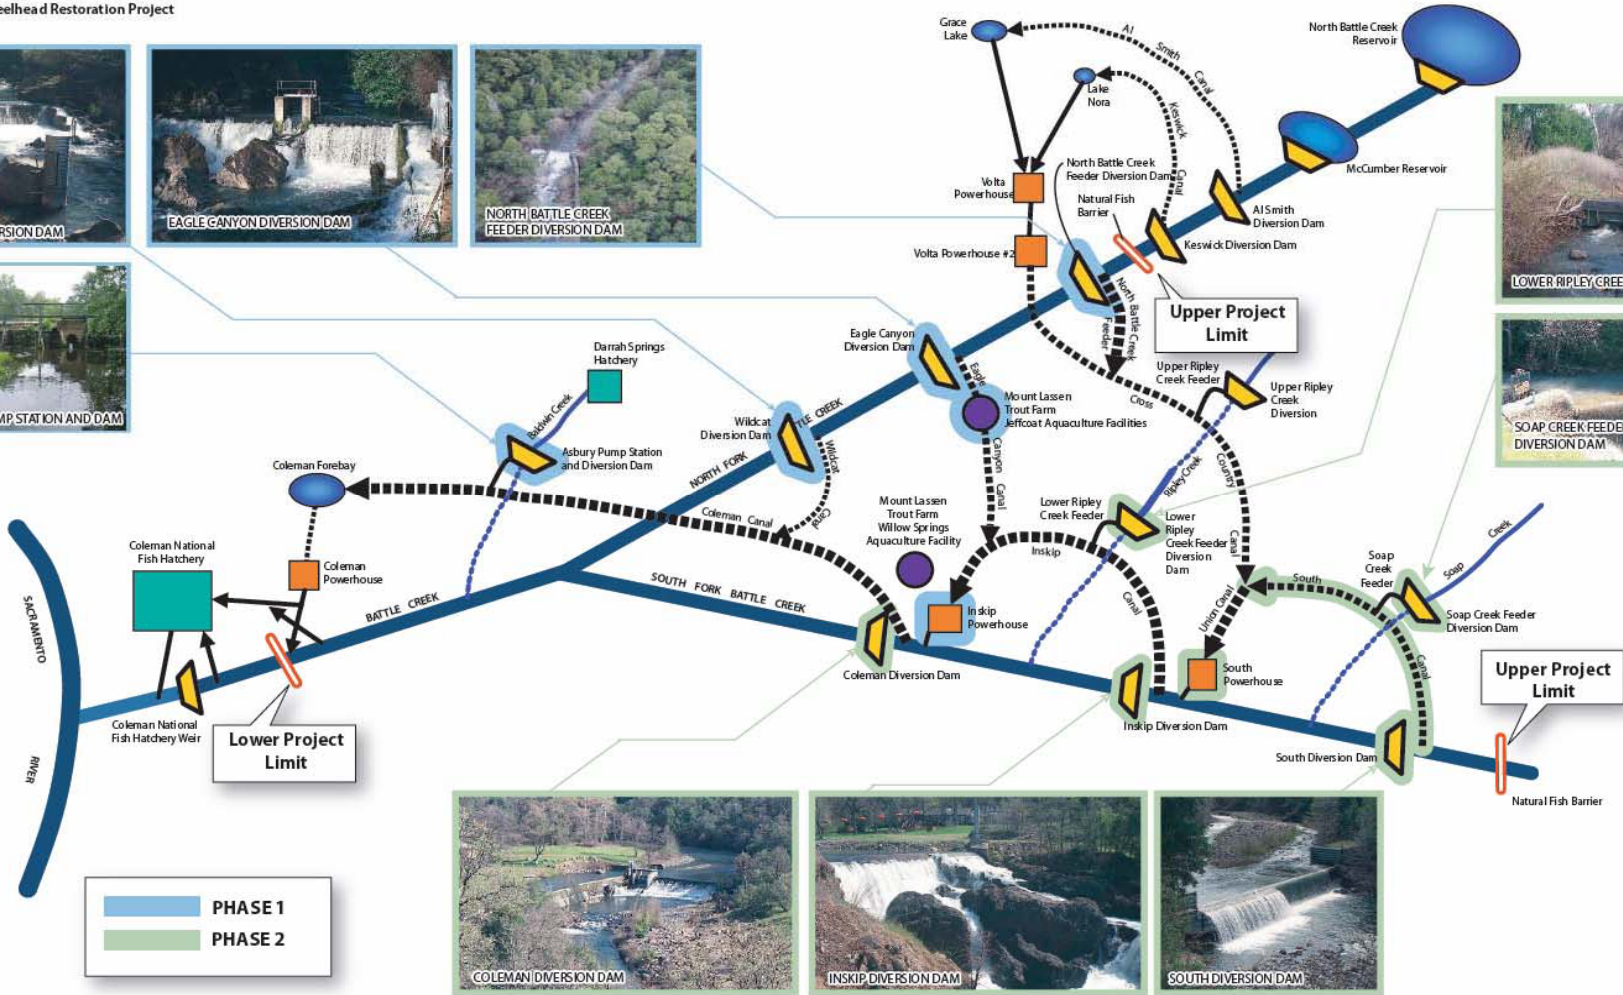

Battle Creek

Salmon and Steelhead Restoration Project

Figure 1
Restoration Project Facilities and Project Phases

03/20/2013 10:09:05