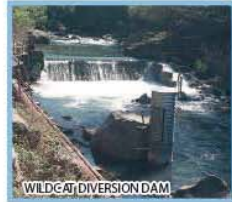

Battle Creek

Salmon and Steelhead Restoration Project

Figure 1
Restoration Project Facilities and Project Phases

03/20/2013 10:09:05