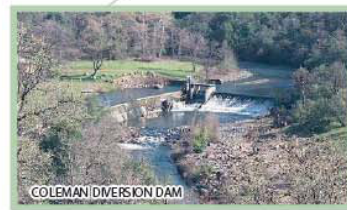

Battle Creek

Salmon and Steelhead Restoration Project

Figure 1
Restoration Project Facilities and Project Phases

03/20/2013 10:09:05