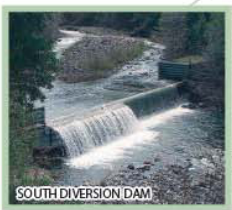

Battle Creek

Salmon and Steelhead Restoration Project

Figure 1
Restoration Project Facilities and Project Phases

03/20/2013 10:09:05