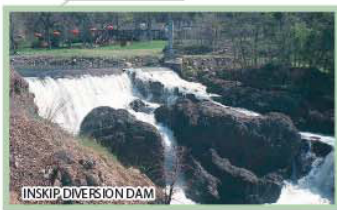

Battle Creek

Salmon and Steelhead Restoration Project

Figure 1
Restoration Project Facilities and Project Phases

03/20/2013 10:09:05